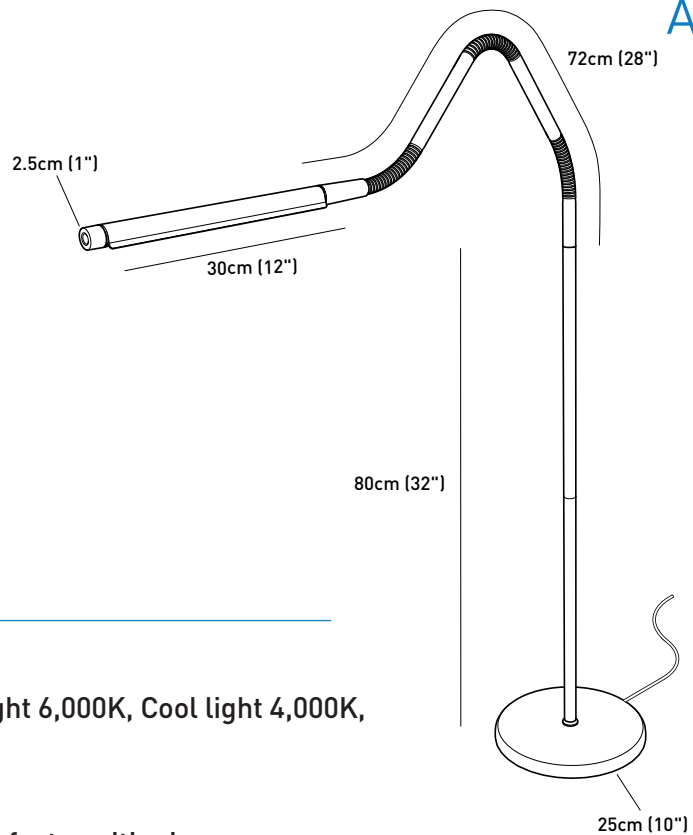

3 colour temperatures

2,500 Lux at 30cm

Anti-glare shade

LIGHT QUALITY

ERGONOMICS

DESIGN

daylightcompany.com

Electra™

FLOOR LAMP

A35231

FEATURES

- Beautiful black satin finish floor lamp
- Choice of 3 colour temperatures- Daylight 6,000K, Cool light 4,000K, or Warm light 2,700K
- Slim and unobtrusive design
- Flexible arm and rotating shade for perfect positioning
- Easily adjust the bright and wide spread of light using the tactile continuous dimmer switch
- Anti-glare shade ensures light is directed away from your eyes and focused where you want it
- 95+ CRI for exceptional clarity and accurate colours at any time of day or night

SPECIFICATIONS

Product information

Weight	4kg
Colour	Black
Cable length	2m

Light output

Light source	LED
Lumens	800lm
Lux at 30cm	2,500
Colour temperature	6,000K / 4,000K / 2,700K
CRI	95+
Energy consumption	13W

Packaging information

Height	44cm
Width	33cm
Depth	7cm
Packed weight	5kg
Products per master carton	2